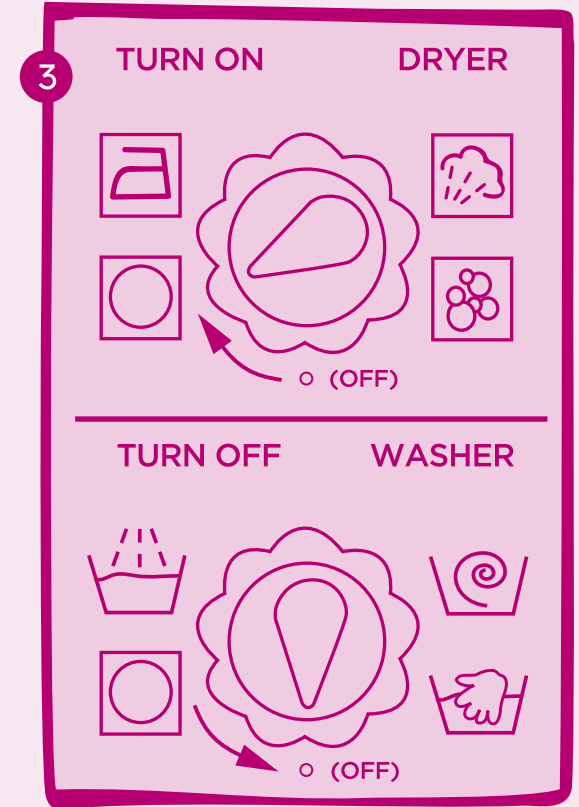

# Tumble and Spin Laundry Set™

Washer and Dryer Instructions

**our** generation.  
this is **OUR** story®

1 Open the door to put clothes inside. Close the door once this is done. (The washer & dryer will stop automatically when door is opened.)

2 Before play, turn the knob clockwise to wind-up the machine.

3 Turn front knob to  to start machine. Point the knob downwards to stop the machine.

age  
3+

BD37158A

 **WARNING:**  
**CHOKING HAZARD** - Small parts.  
Not for children under 3 years.